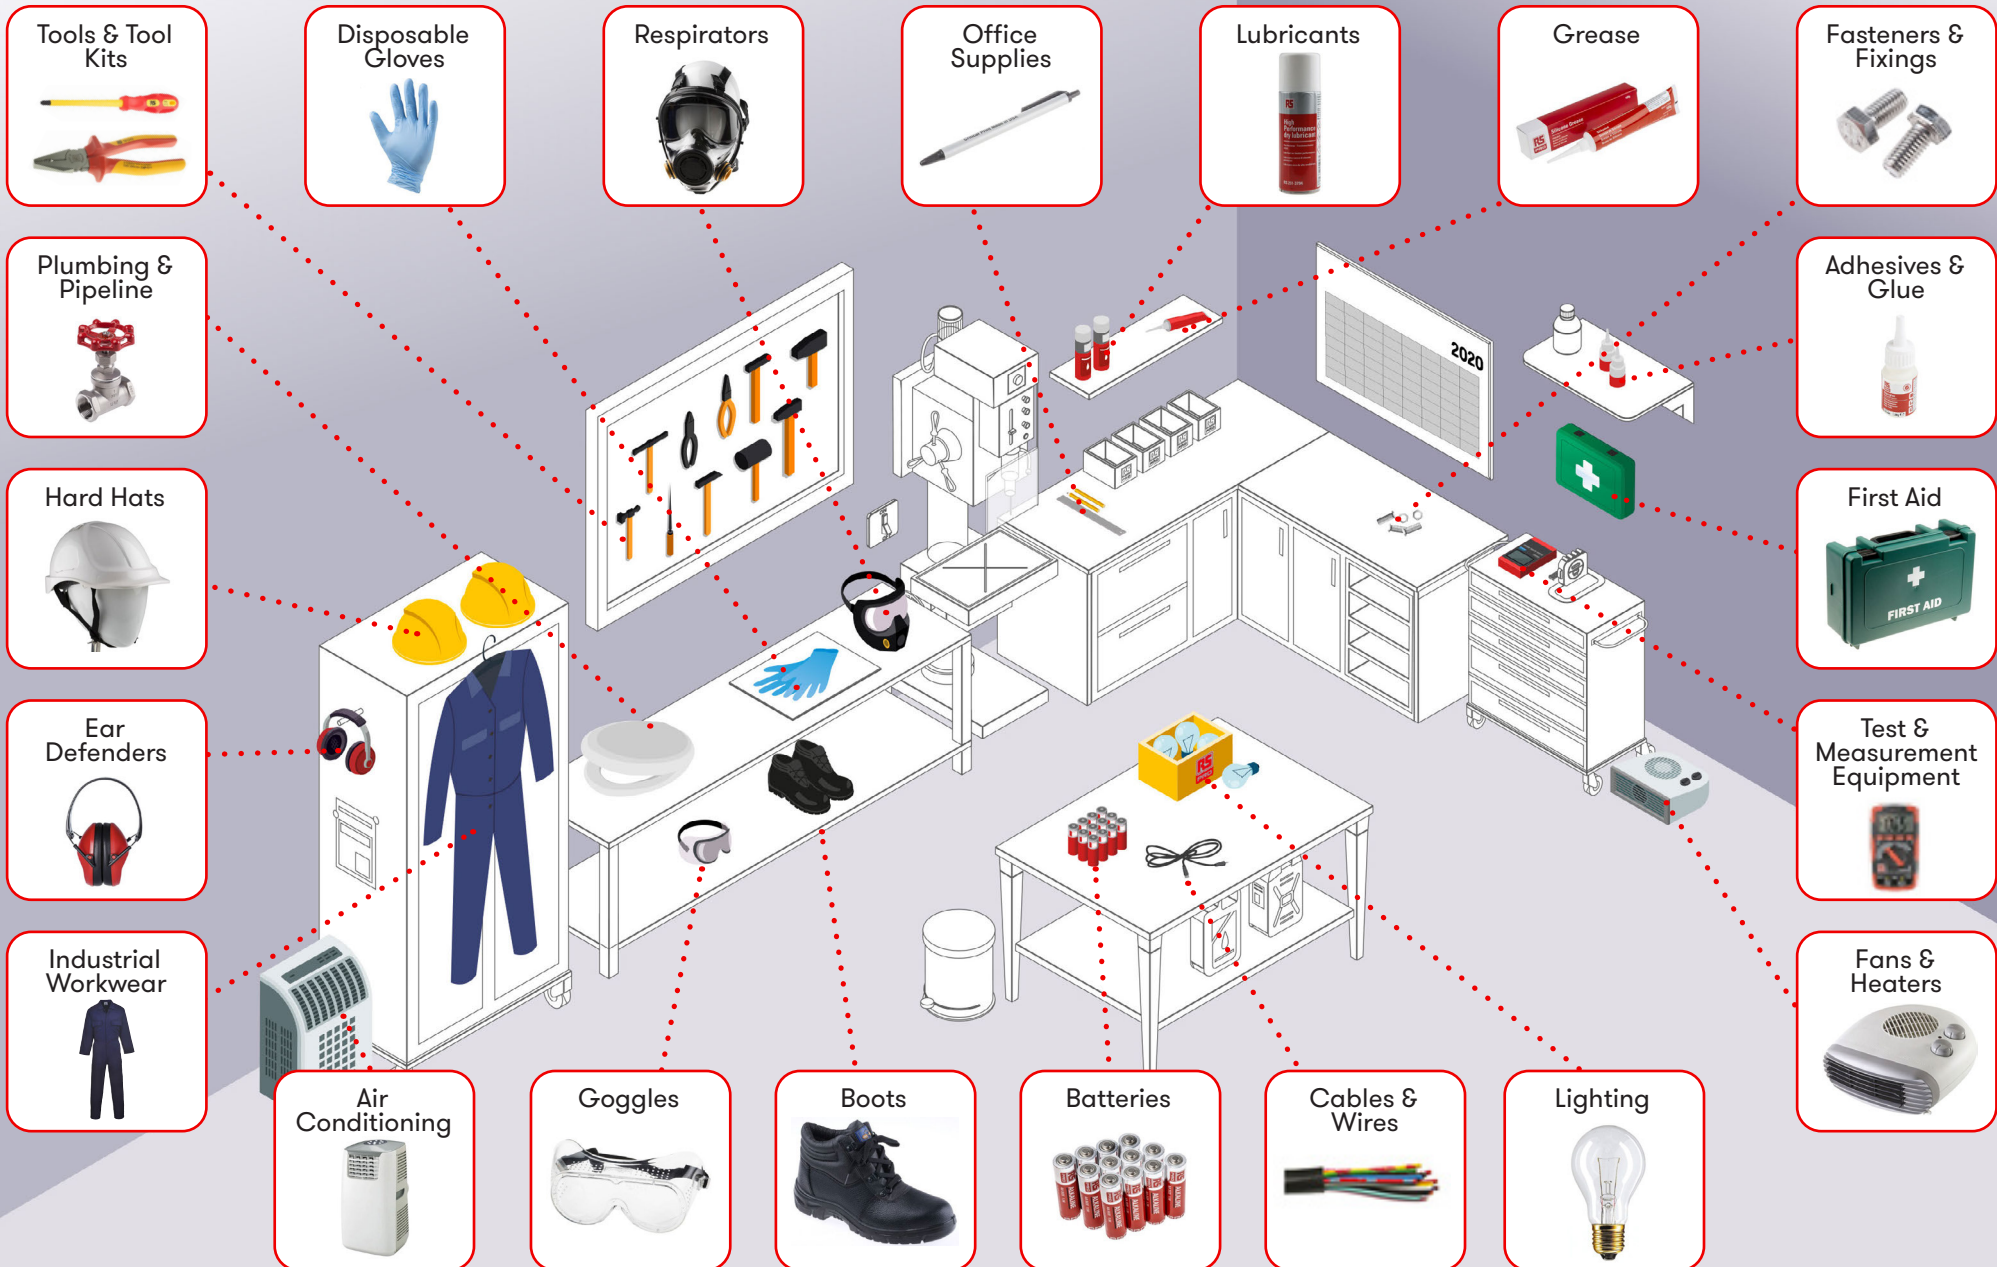

THE RANGE YOU NEED

BUILDING, FACILITIES AND MAINTENANCE

1

1200 Piece BZP Self Tapping Screw Kit

546-3478 THB1,705.07

2

Safety Spectacles

184-5936 THB112.69