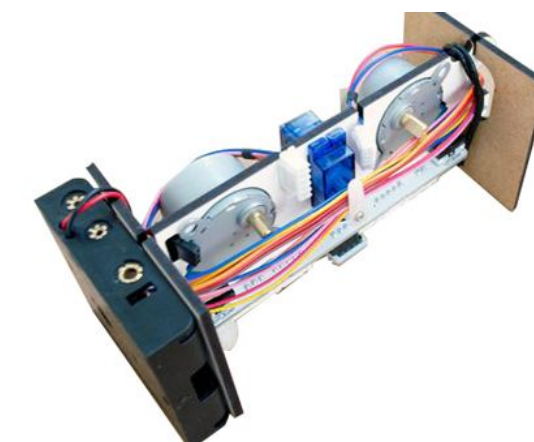

Mirobot Maker Kit - Electronics Only

- Mirobot v2 Electronics Only Kit consists of all the parts except the chassis to build a WIFI Drawing Robot.
- The kit is suitable for children over seven years old and teaches about technology, programming, robotics and mathematics.